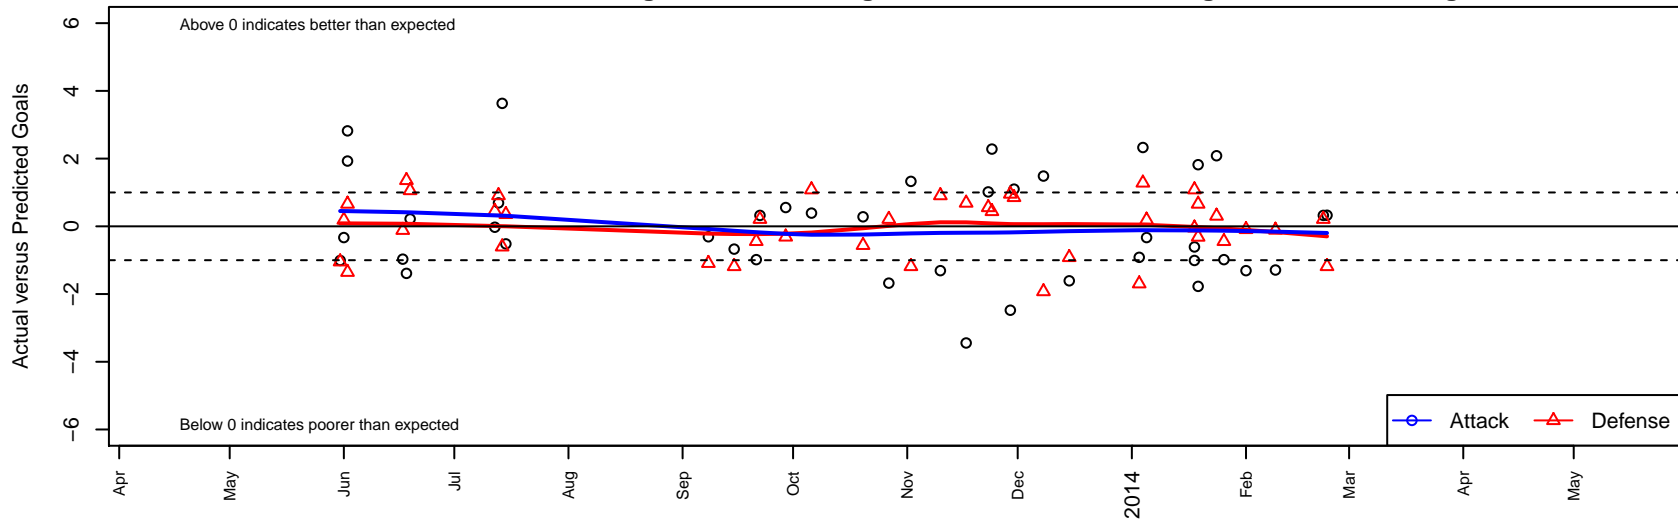

Eastside FC Red B96
Dots are actual minus expected GF (blue circles) and GA (red triangles).
Blue line is smoothed change in attack strength. Red is smoothed change in defense strength.